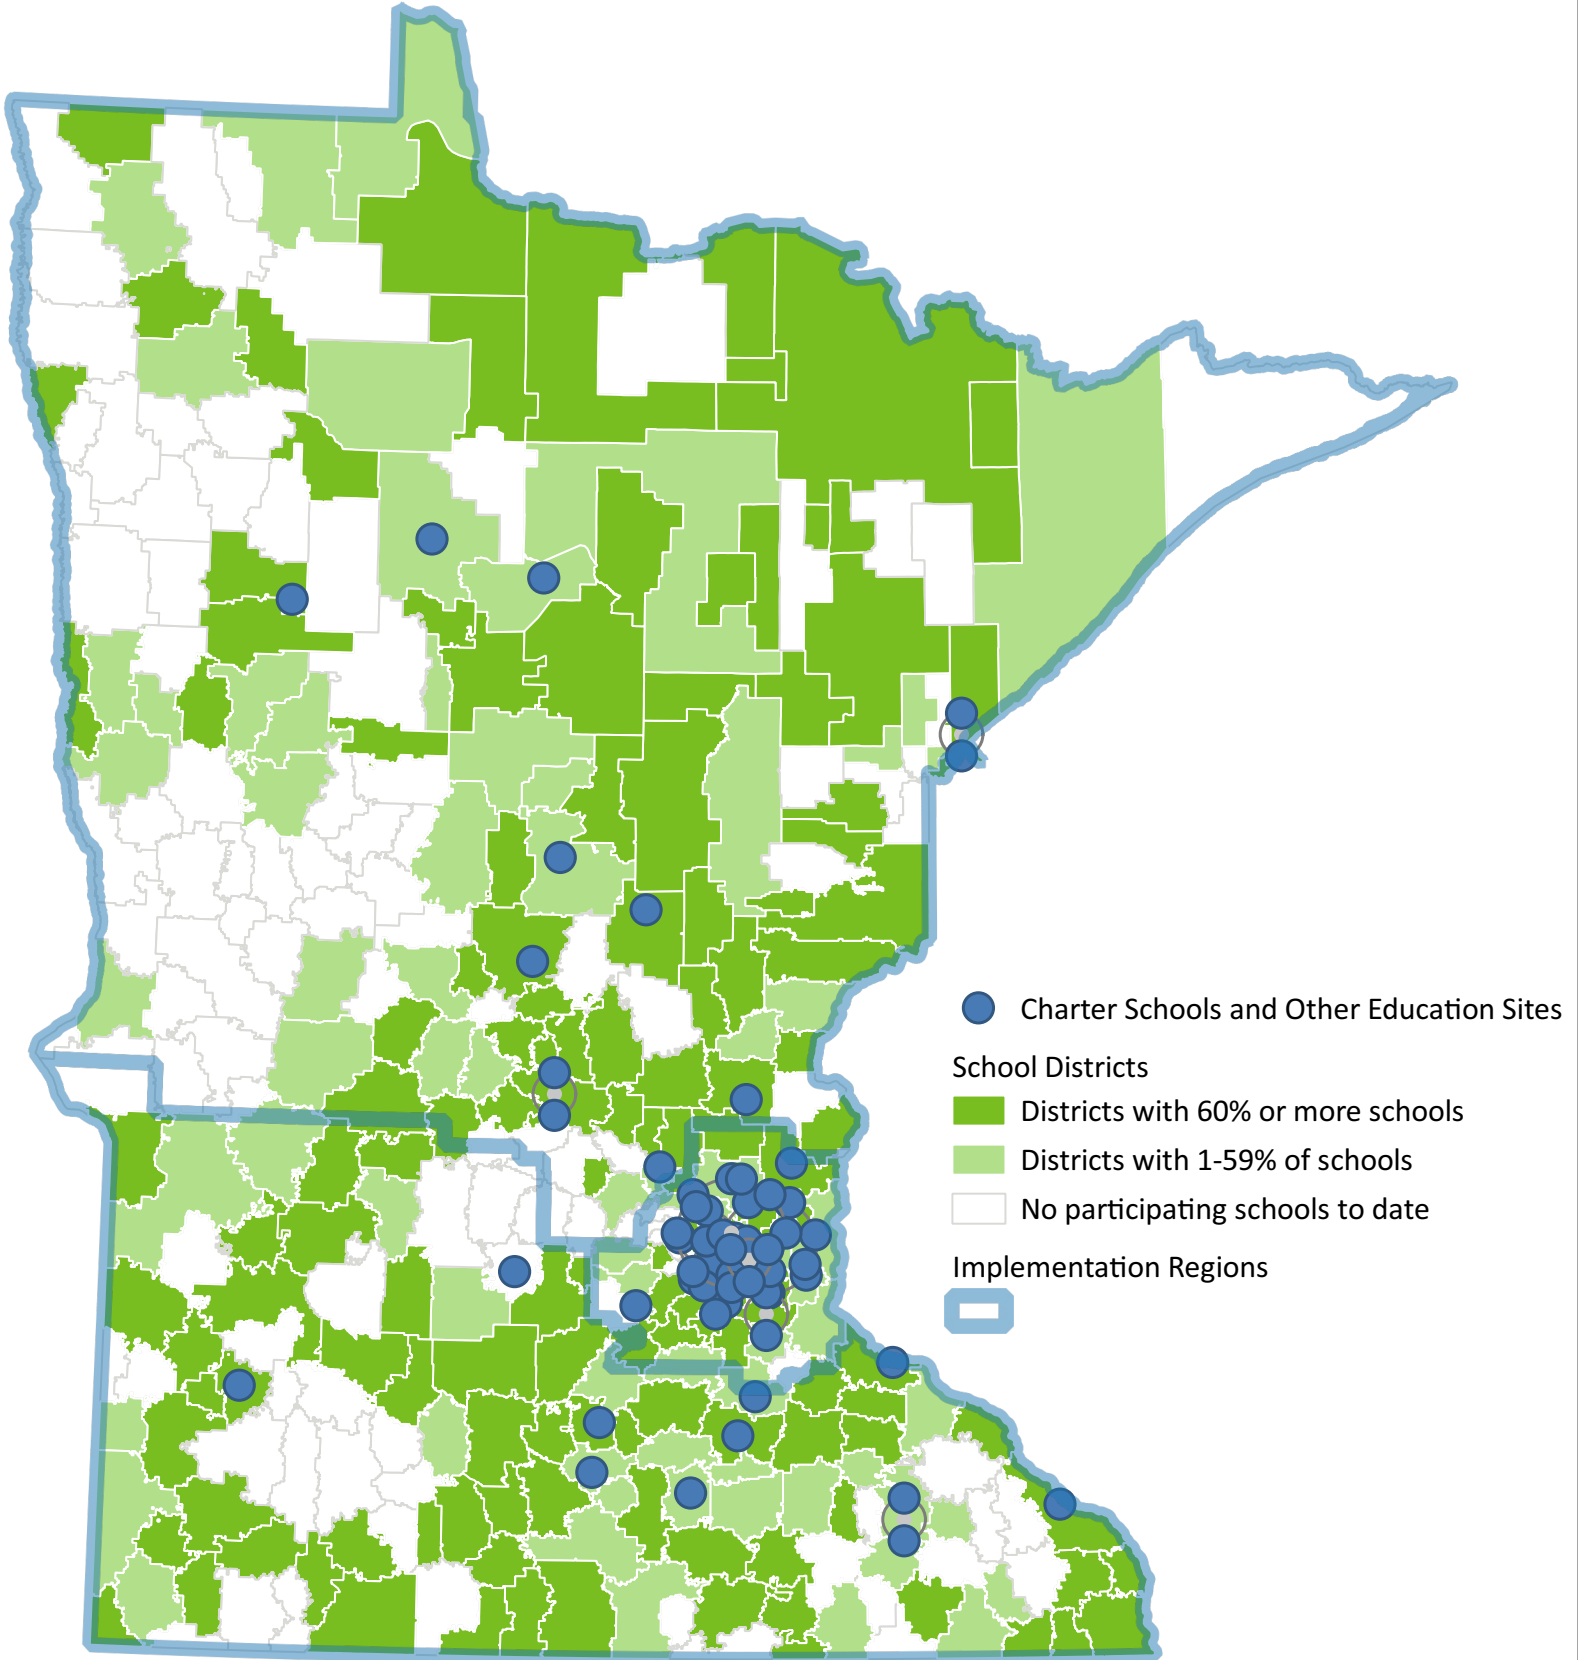

Minnesota Implementation for SW-PBIS

For a list of districts and school programs on this map, refer to page 2 and subsequent pages.

PBIS Implementation in School Districts

Name	ID	Percent of Schools
Aitkin	0001-01	67
Minneapolis	0001-03	53
Hill City	0002-01	100
McGregor	0004-01	50
South St. Paul	0006-03	75
Anoka-Hennepin	0011-01	7
Centennial	0012-01	63
Columbia Heights	0013-01	40
Fridley	0014-01	80
St. Francis	0015-01	100
Spring Lake Park	0016-01	0
Detroit Lakes	0022-01	36
Frazee-Vergas	0023-01	50
Pine Point	0025-01	0
Bemidji	0031-01	9
Blackduck	0032-01	0
Kelliher	0036-01	100
Red Lake	0038-01	43
Sauk Rapids-Rice	0047-01	80
Foley	0051-01	67
St. Clair	0075-01	50
Mankato	0077-01	14
Comfrey	0081-01	0
Sleepy Eye	0084-01	50
Springfield	0085-01	0
New Ulm	0088-01	67
Barnum	0091-01	100
Carlton	0093-01	0
Cloquet	0094-01	33
Cromwell-Wright	0095-01	0
Moose Lake	0097-01	100
Esko	0099-01	0
Wrenshall	0100-01	0
Central	0108-01	0
Waconia	0110-01	50
Watertown-Mayer	0111-01	25
Eastern Carver County	0112-01	100
Walker-Hackensack-Akeley	0113-01	100
Cass Lake-Bena	0115-01	50